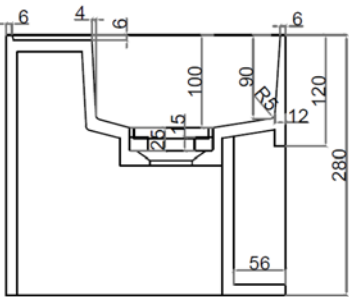

SOLIDBLISS PS IDV 290321

SOLID SURFACE SMALL WALL HUNG VANITY

SQUARE DRAIN COVER DETAIL

SOLIDBLISS PS IDV 290321      12"x 12"x 10-1/4"      -      22 LBS  
MATTE WHITE W/ INTEGRATED SOLID MATTE SQUARE DRAIN COVER  
NO FAUCET HOLE. NO OVERFLOW.  
POP UP & P-TRAP NOT INCLUDED. MOUNTING HARDWARE INCLUDED.