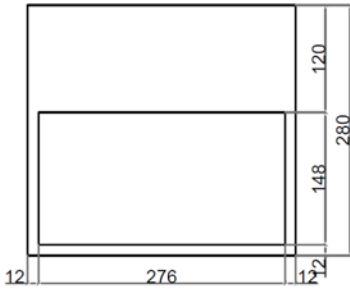

SOLIDBLISS PS IDV 290321

SOLID SURFACE SMALL WALL HUNG VANITY

SQUARE DRAIN COVER DETAIL

SOLIDBLISS PS IDV 290321      12"x 12"x 10-1/4"      -      22 LBS  
MATTE WHITE W/ INTEGRATED SOLID MATTE SQUARE DRAIN COVER  
NO FAUCET HOLE. NO OVERFLOW.  
POP UP & P-TRAP NOT INCLUDED. MOUNTING HARDWARE INCLUDED.