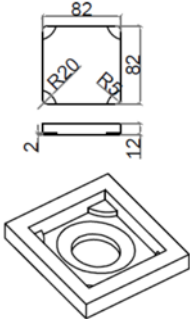

SOLIDBLISS PS IDV 290321

SOLID SURFACE SMALL WALL HUNG VANITY

SQUARE DRAIN COVER DETAIL

SOLIDBLISS PS IDV 290321      12"x 12"x 10-1/4"      -      22 LBS  
MATTE WHITE W/ INTEGRATED SOLID MATTE SQUARE DRAIN COVER  
NO FAUCET HOLE. NO OVERFLOW.  
POP UP & P-TRAP NOT INCLUDED. MOUNTING HARDWARE INCLUDED.