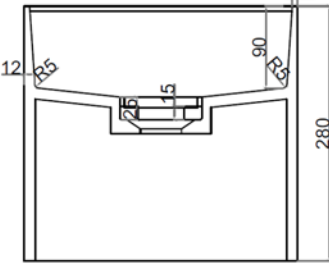

SOLIDBLISS PS IDV 290321

SOLID SURFACE SMALL WALL HUNG VANITY

SQUARE DRAIN COVER DETAIL

SOLIDBLISS PS IDV 290321      12"x 12"x 10-1/4"      -      22 LBS  
MATTE WHITE W/ INTEGRATED SOLID MATTE SQUARE DRAIN COVER  
NO FAUCET HOLE. NO OVERFLOW.  
POP UP & P-TRAP NOT INCLUDED. MOUNTING HARDWARE INCLUDED.