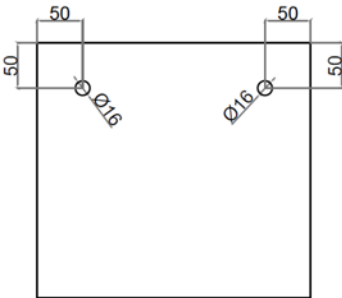

SOLIDBLISS PS IDV 290321

SOLID SURFACE SMALL WALL HUNG VANITY

SQUARE DRAIN COVER DETAIL

SOLIDBLISS PS IDV 290321      12"x 12"x 10-1/4"      -      22 LBS  
MATTE WHITE W/ INTEGRATED SOLID MATTE SQUARE DRAIN COVER  
NO FAUCET HOLE. NO OVERFLOW.  
POP UP & P-TRAP NOT INCLUDED. MOUNTING HARDWARE INCLUDED.