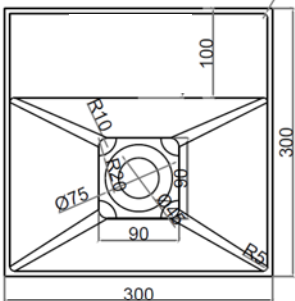

SOLIDBLISS PS IDV 290321

SOLID SURFACE SMALL WALL HUNG VANITY

SQUARE DRAIN COVER DETAIL

SOLIDBLISS PS IDV 290321      12"x 12"x 10-1/4"      -      22 LBS  
MATTE WHITE W/ INTEGRATED SOLID MATTE SQUARE DRAIN COVER  
NO FAUCET HOLE. NO OVERFLOW.  
POP UP & P-TRAP NOT INCLUDED. MOUNTING HARDWARE INCLUDED.